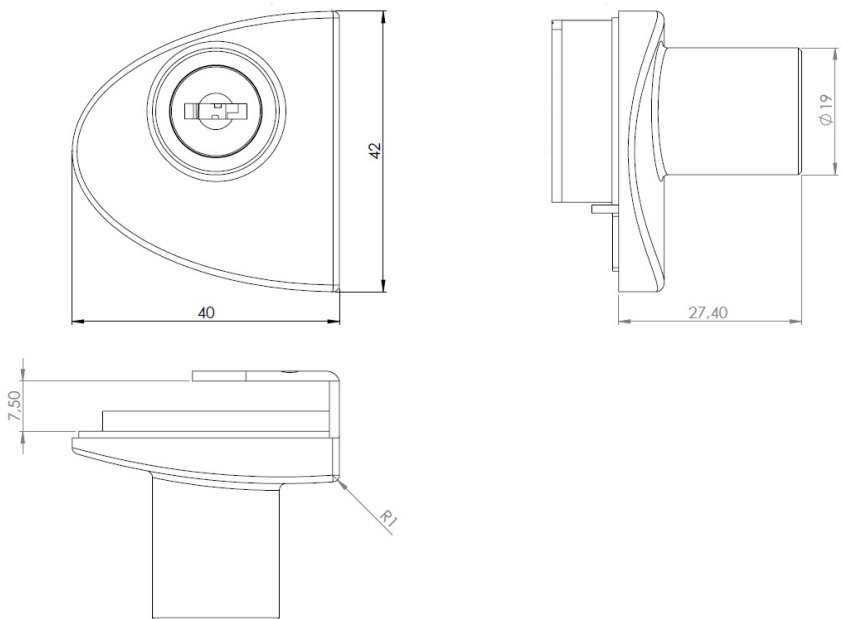

PRODUCT SHEET

Description:

Glass Door Lock "Badge", F/Double Doors, Black Ano, KA D20 W/SISO Oval Metal Keys, W/2 Plastic ABS Screws W/PVC Tip,, 1 BLK. Flat Oval Metal Striking Pl, F/Glass Thickness 4-5mm

Item number:

14.09.549-5

Units	Box	Carton	HS Code	Barcode
Pcs.		240	8301300000	 5704866049245

SISO A/S
Mileparken 11
DK-2740 Skovlunde
Denmark
VAT: DK 24786013

Phone +45 45 830 900
www.siso.dk
siso@siso.dk